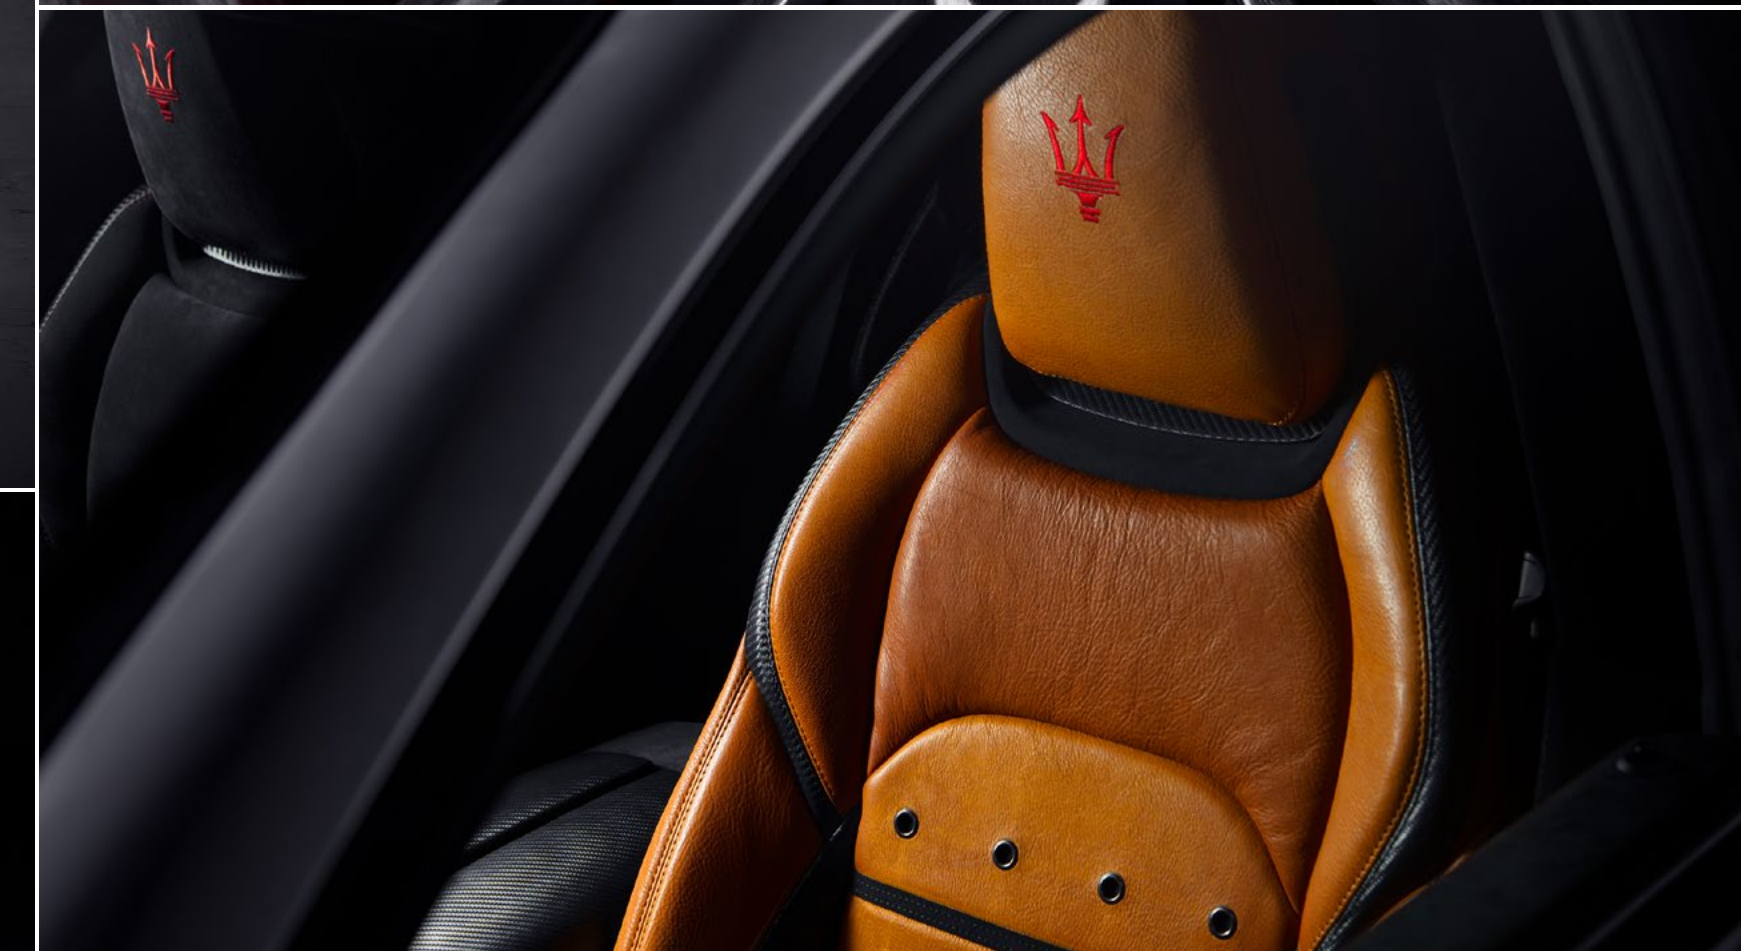

FUT
URA

CORSE

No school like the old school

**Racing
through time**
A reinterpretation of glorious racing liveries and heritage colours.

Timeless style

New colours inspired by traditional vegetable tanned leather combined with contemporary finishes.